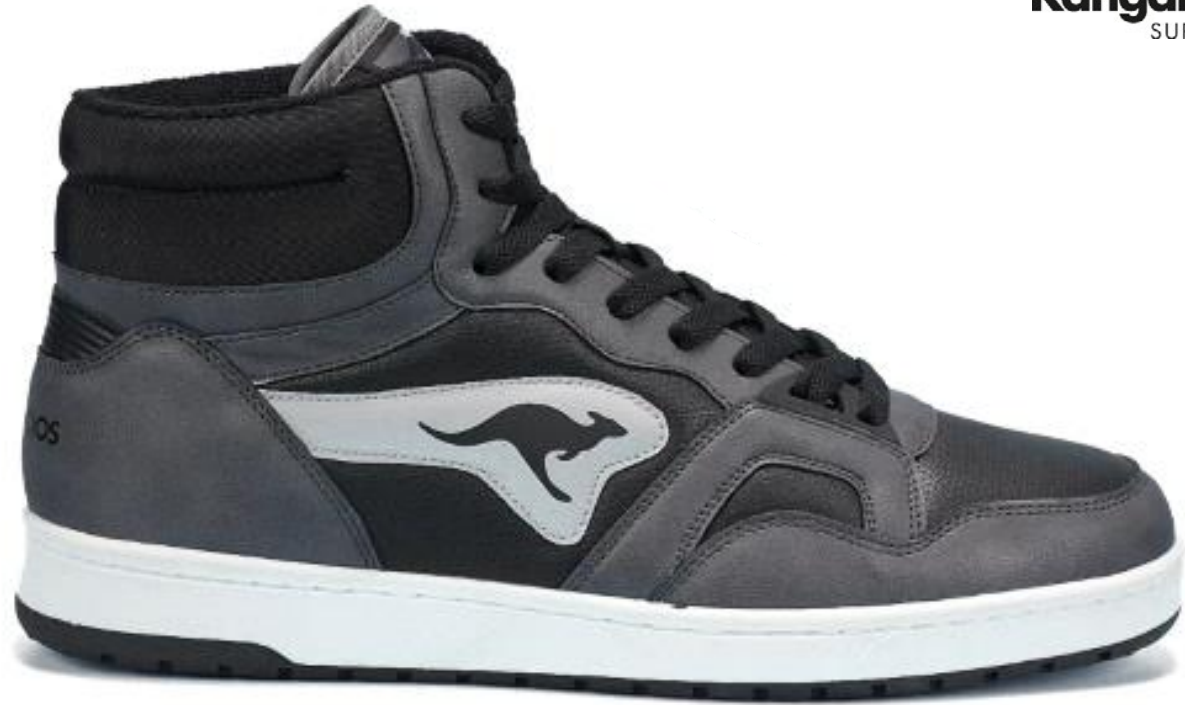

Art. Nr.: 81169-0065
Colorway: White/fiery red

Art. Nr.: 81169-0119
Colorway: White/cool beige

Art. Nr.: 81169-0124
Colorway: White/military green

K-Slam Point Mid

Upper: PU
Lining: French Terry
Insock: EVA + Mesh
Outsole: TP-Rubber
Assortment: 400,403,719,731,98D
Delivery Date: Q3
Sizes: 36 - 47 | rrp: 54,95€