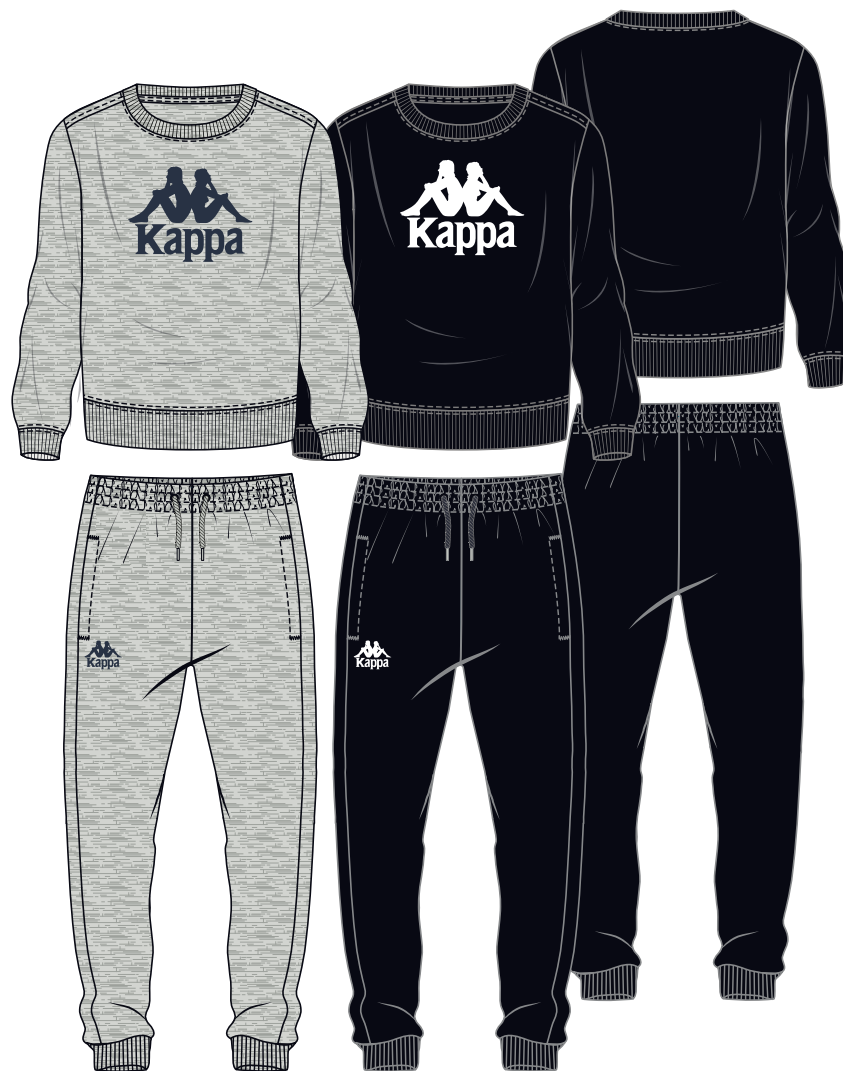

DETAILS

709485J

TRACKSUIT
80% CO, 20% PES
INSIDE BRUSHED
122/128 - 170/176

15-4101M HIGH-RISE MELANGE
19-4006 CAVIAR

KONDOR Sp. z o.o. / 91a Św. Teresy Street / 91-341 Łódź / POLAND / tel. (+48) 42 27 21 000 / fax (+48) 42 27 21 001
inquiry@kondor.com.pl / www.kondor.com.pl

KAPPA BASIC