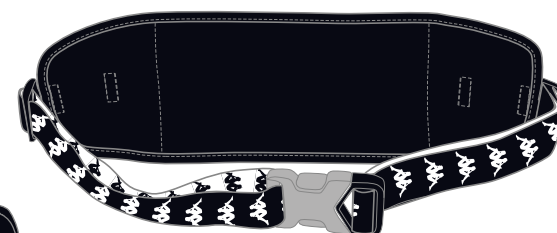

314007

RUNNING BAG
PES/ EL, TERYLENE
34cm x 10,5cm, 0,3L

14-0340 ACID LIME
19-4006 CAVIAR