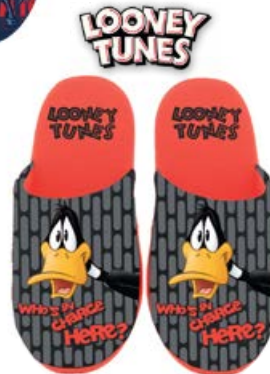

K1LOO21-02