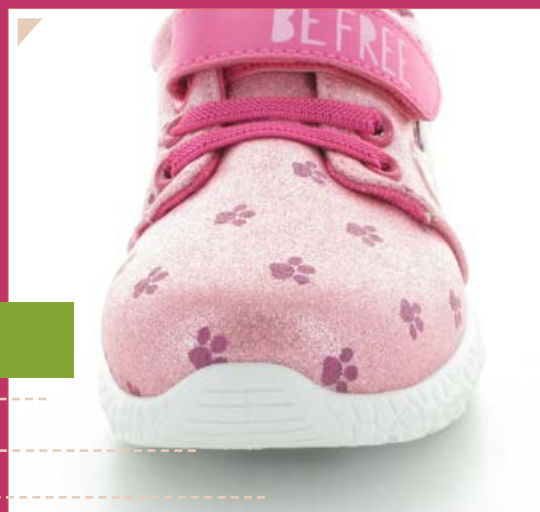

licensed footwear collection AW21

#35

style code:

JF

SPORT SHOES

1. features:
2. pvc outsole with LED lights
   - shiny PU or mesh textile upper
   - velcro for better fit