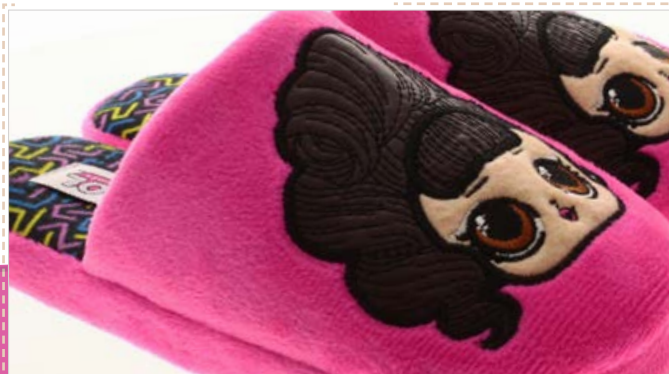

K

licensed footwear collection AW21

#67

style code:

1ATL

> HOME SLIPPERS

features:

warm and comfy
anti-slip TPR outsole
all-over-print insole
embroidered upper